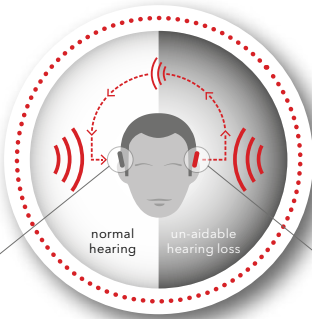

## SOUNDS JUST MADE FOR YOU

Your unaidable hearing loss in one ear should not stop you hearing what matters to you. With the most advanced CROS/BiCROS solutions, Signia devices ensure brilliant sound so you can hear conversations and sounds coming from both sides.

With CROS X hearing solutions it is possible to hear everything and everyone in crystal-clear quality. Wherever you go.

Whether you're looking for rechargeability, Bluetooth® streaming or discreet design, Signia Xperience provides the optimal solution for you.

# HEARING WITH EASE

The game-changing technology of CROS X devices understands your personal hearing environment in greater detail than ever to deliver sound precisely tailored to you.

Thanks to the wireless transmission from the unaidable ear to the ear with better hearing, you can follow conversations effortlessly, even when someone is speaking to you on your unaidable side.

## CROS

Hearing aid receives sound via CROS on the unaidable side.

CROS wirelessly transmits sounds.