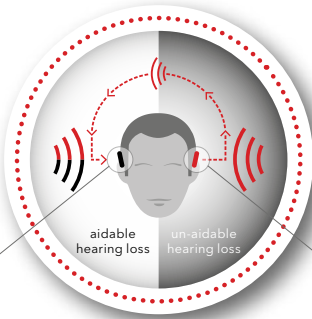

With CROS X hearing solutions it is possible to hear everything and everyone in crystal-clear quality. Wherever you go.

Whether you're looking for rechargeability, Bluetooth® streaming or discreet design, Signia Xperience provides the optimal solution for you.

# HEARING WITH EASE

The game-changing technology of CROS X devices understands your personal hearing environment in greater detail than ever to deliver sound precisely tailored to you.

Thanks to the wireless transmission from the unaidable ear to the ear with better hearing, you can follow conversations effortlessly, even when someone is speaking to you on your unaidable side.

## CROS

Hearing aid receives sound via CROS on the unaidable side.

CROS wirelessly transmits sounds.

## BiCROS

Hearing aid receives sound via CROS on the unaidable side and amplifies as needed based on individual settings. A motion sensor in BiCROS Pure X devices ensures optimal hearing even while moving.